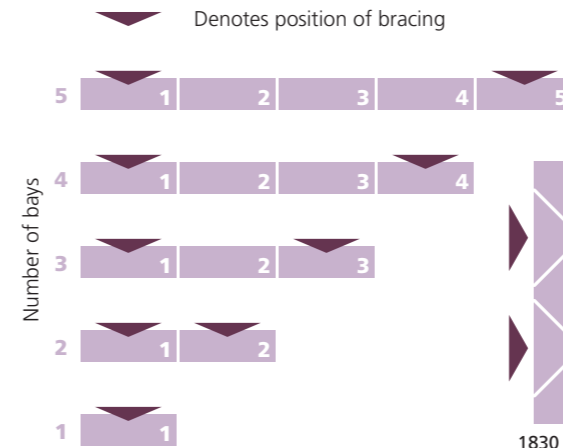

BAY DIMENSIONS

Height (mm)	Widths (mm)		Depths (mm)					
	Sidewalls	Shelf	250	300	350	400	450	600
1830	}	750	•	•	•	•	•	•
2130		900	•	•	•	•	•	•
2430		1000	•	•	•	•	•	•
		1200	•	•	•	•	•	•

Individual shelf loading of 100kgs UDL.

SHELF ADJUSTMENT
Shelves can be raised or lowered by 25mm increments making this system extremely versatile.

Bay bracing requirements

Maximum bay loading 600kg

dependent on specification

BAYS AERIAL VIEW

WITHOUT CLADDING

BAY REAR VIEW

1830 - 2130mm 2430mm

SIDEWALLS

Ikon sidewalls blend strength with appearance through innovative design and manufacture.

DECOR END PANELS

Ikon offers an optional Decor End Panel to add that finishing touch to this attractive system.