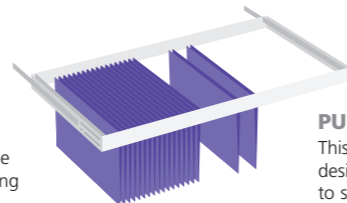

CLAD BAY WITH TAMBOUR DOORS

CLAD BAY

OPEN BAY

SHELF UPRIGHT HEIGHTS

ACCESSORIES

COMMERCIAL SHELF

To complement this system, a wide range of shelf options have been made available to suit your needs.

LATERAL RAIL

This Lateral Rail allows for the economical storage of hanging files and is available in two depths: 350mm & 400mm UDL 40Kg

PULL OUT CRADLE*

This Pull Out Cradle is designed to give easy access to stored hanging files and is available in two depths: 350mm & 400mm UDL 40Kg