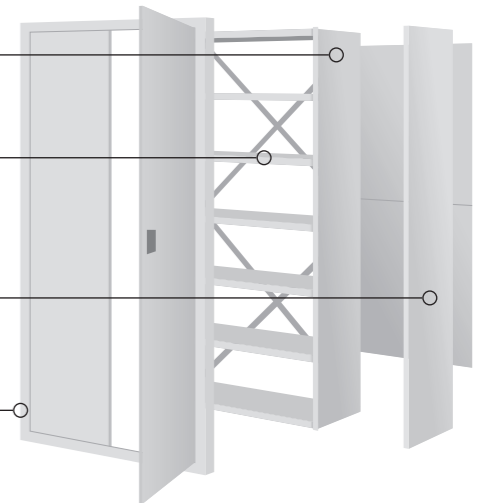

IKON SHELVING

This shelving system is an evolution of our best selling Mistral shelving. The shelving accessories are fully compatible excluding door sets as the shelving heights have been optimised for efficient storage of contemporary storage products.

TRUE DELTA EDGE
This, slim, True Delta Edge adds style and strength to this high quality shelving system.

A STYLISH SOLUTION
Available in three heights, six depths and with a range of special use shelves and accessories, you are sure to find what you are looking for.

www.richardsonsuk.co.uk | 01642 242228

3 HEIGHT OPTIONS
Uprights available in 3 heights and six depths.

SHELF OPTIONS
A range of shelves are available to suit your needs, including pull out shelves and filing cradles & frames.

DECOR END PANELS
Add the finishing touch to this stylish system with these neat decor end panels.

DOOR & FRAME SETS
These convenient door sets allow an added security feature to this universal system. Available in 1830mm & 2130mm high and 1000mm wide. Pull out shelves are not compatible with Door & Frame Sets.