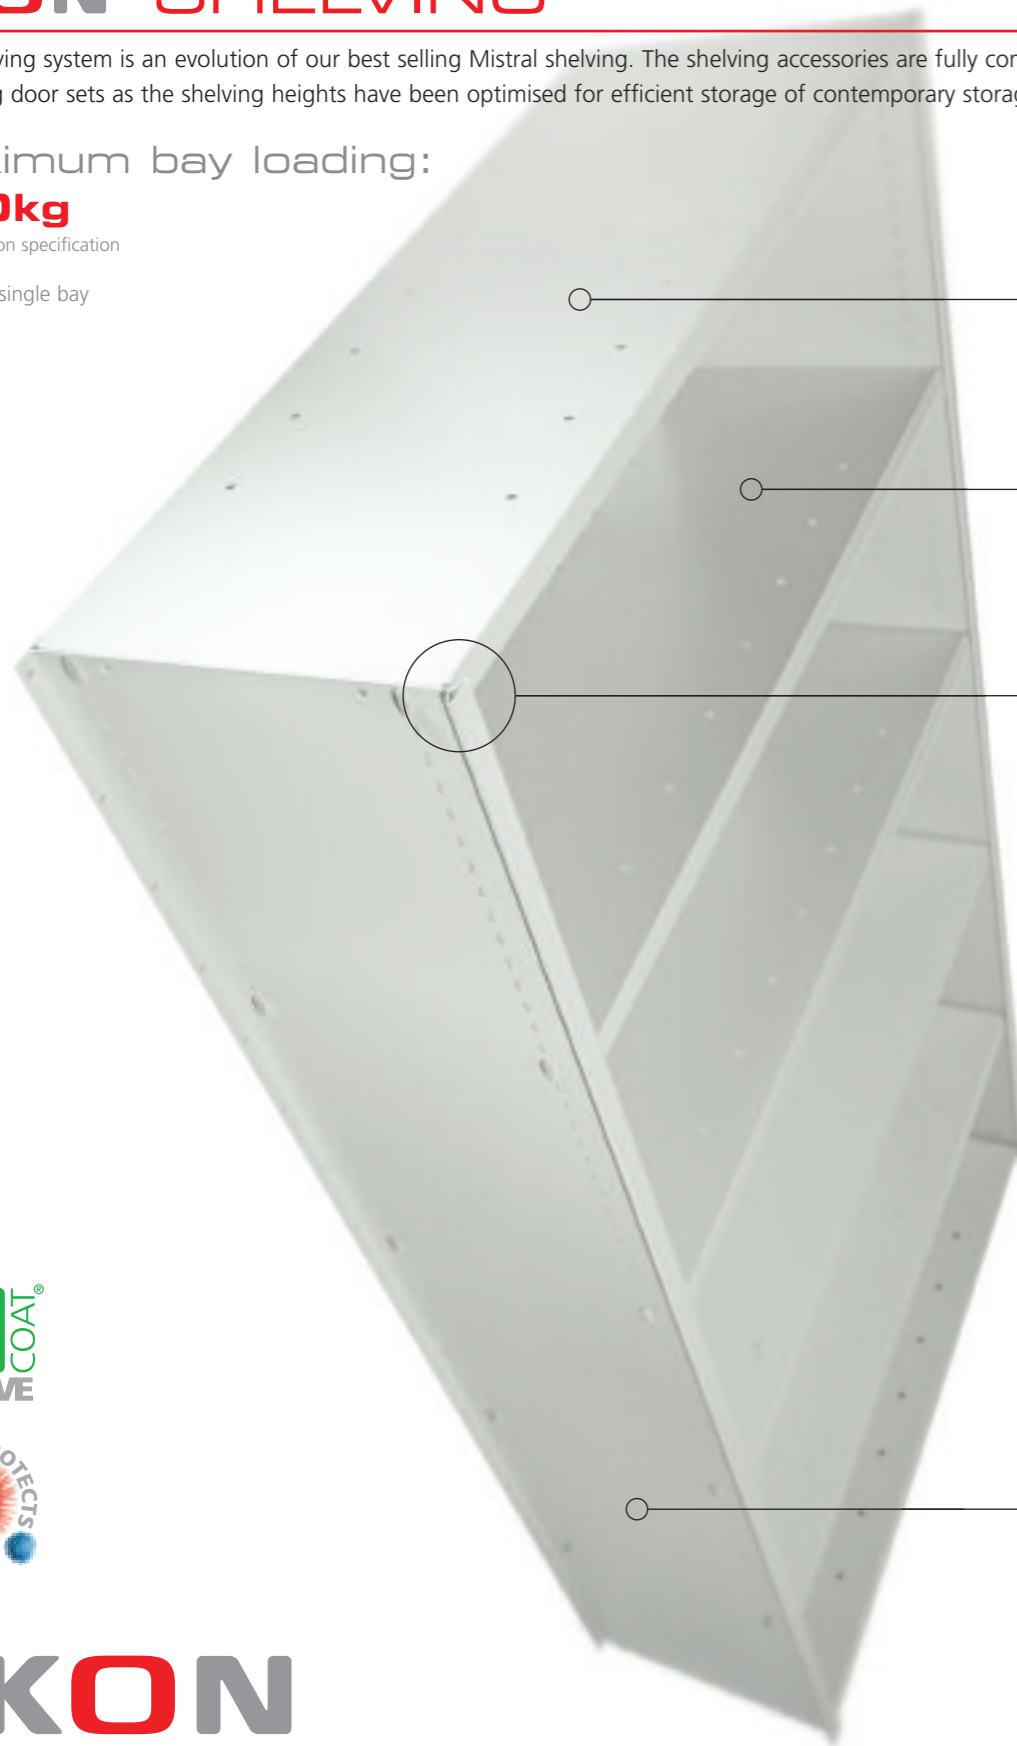

IKON SHELVING

This shelving system is an evolution of our best selling Mistral shelving. The shelving accessories are fully compatible excluding door sets as the shelving heights have been optimised for efficient storage of contemporary storage products.

maximum bay loading:

600kg

dependent on specification

pictured: single bay

WHITE
RAL 9016

WHITE AC+IVECOAT®
The new hard wearing, anti-bacterial powder coating exclusively from Probe.

SHELVES
A quick and simple system to build with shelves being clipped in place.

TRUE DELTA EDGE
This, slim, True Delta Edge adds style and strength to this high quality shelving system.

A STYLISH SOLUTION
Available in three heights, six depths and with a range of special use shelves and accessories, you are sure to find what you are looking for.